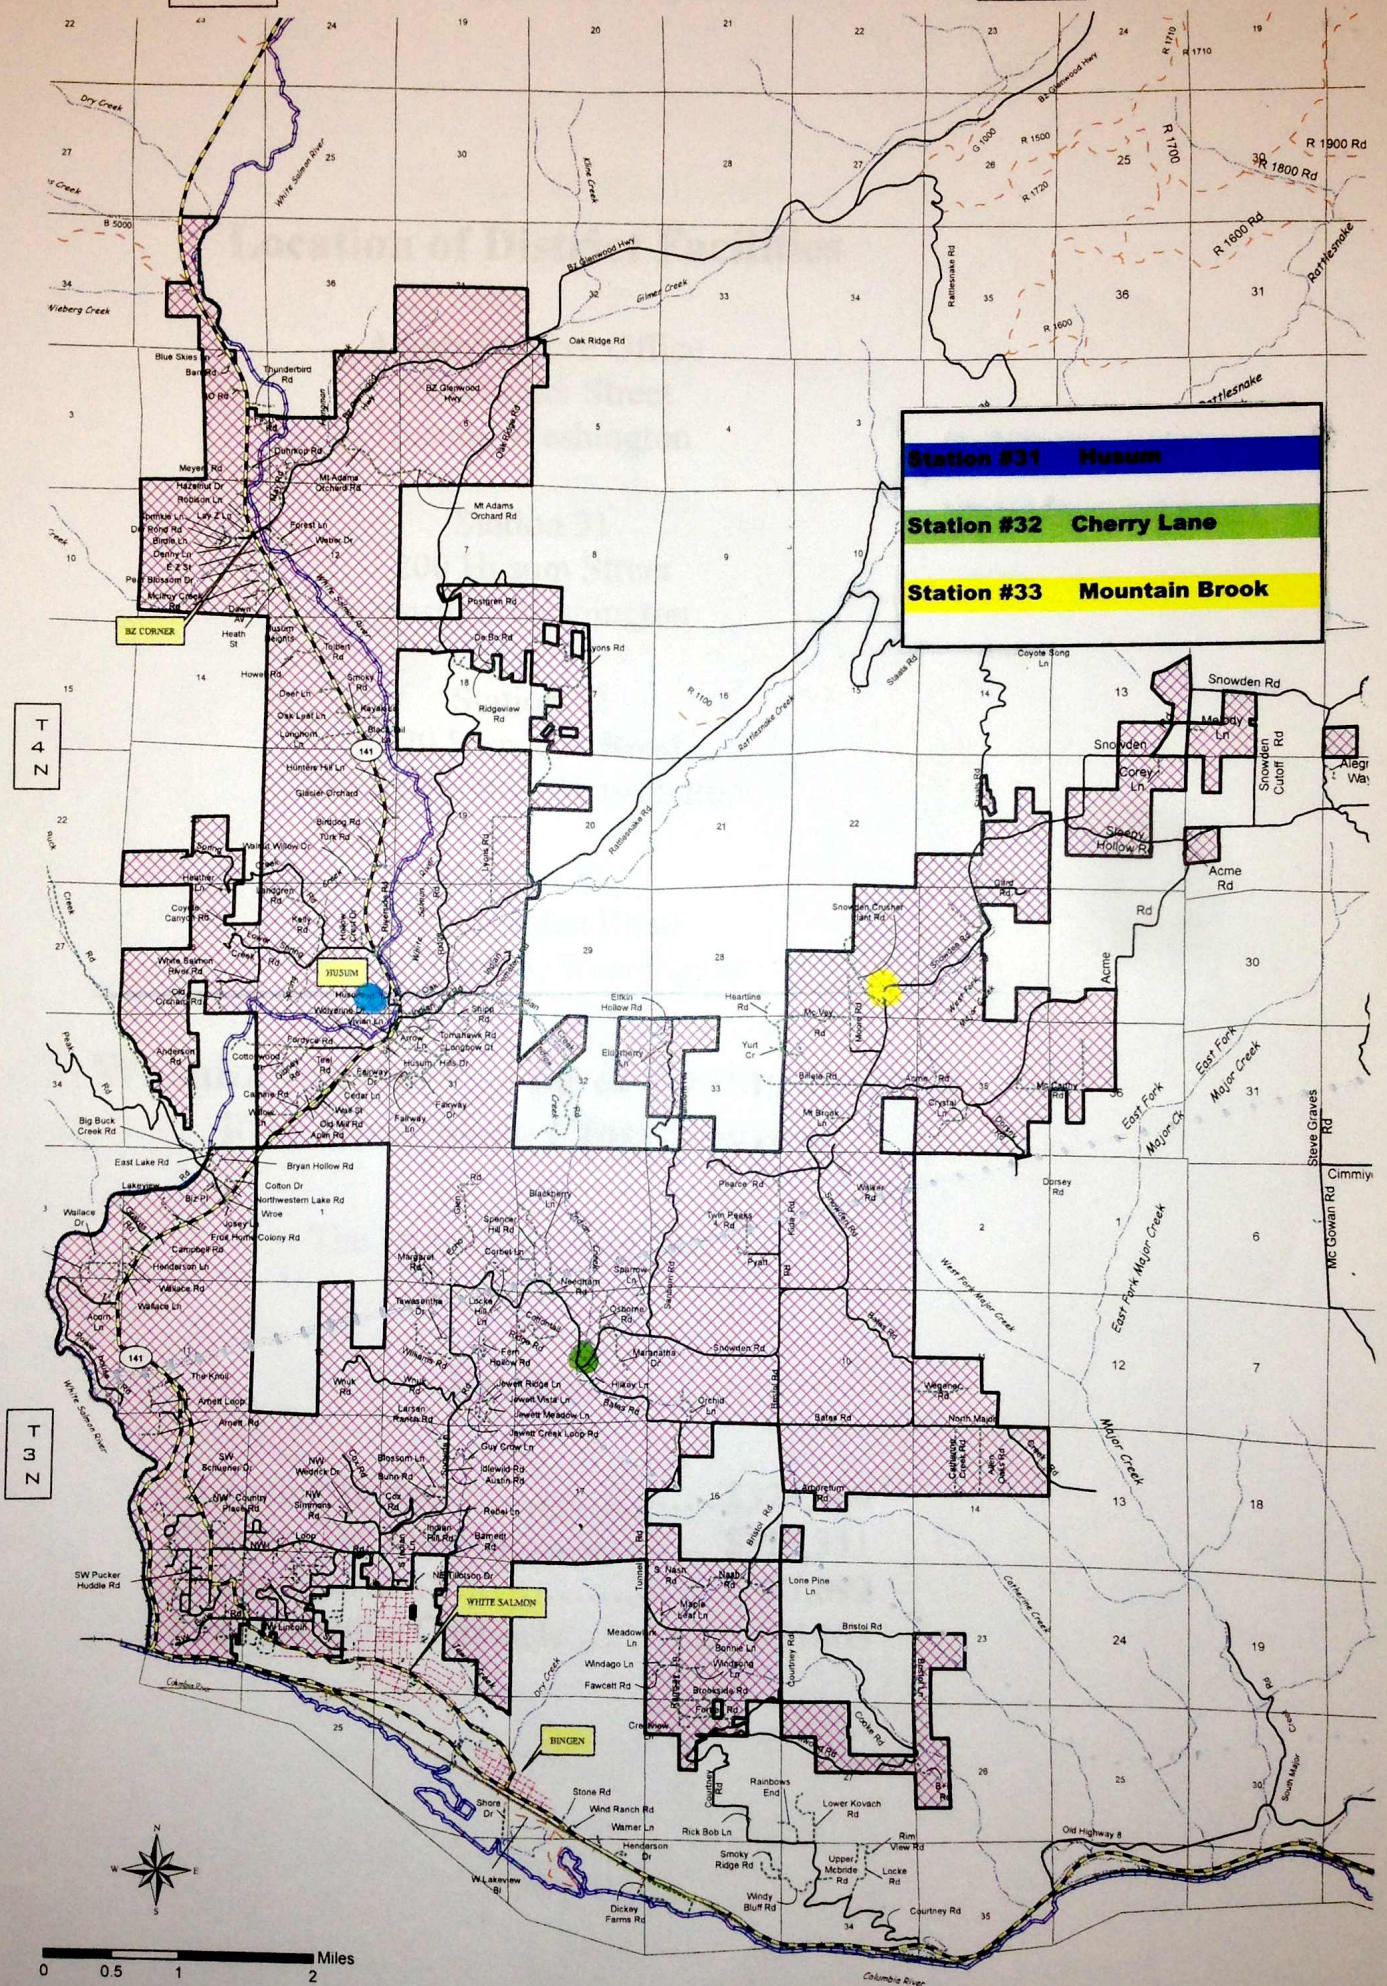

FIRE DISTRICT #3

R 10 E

R 11 E

| | |
|--------------------|-----------------------|
| Station #31 | Musum |
| Station #32 | Cherry Lane |
| Station #33 | Mountain Brook |

34 N

33 N

0 0.5 1 2 Miles